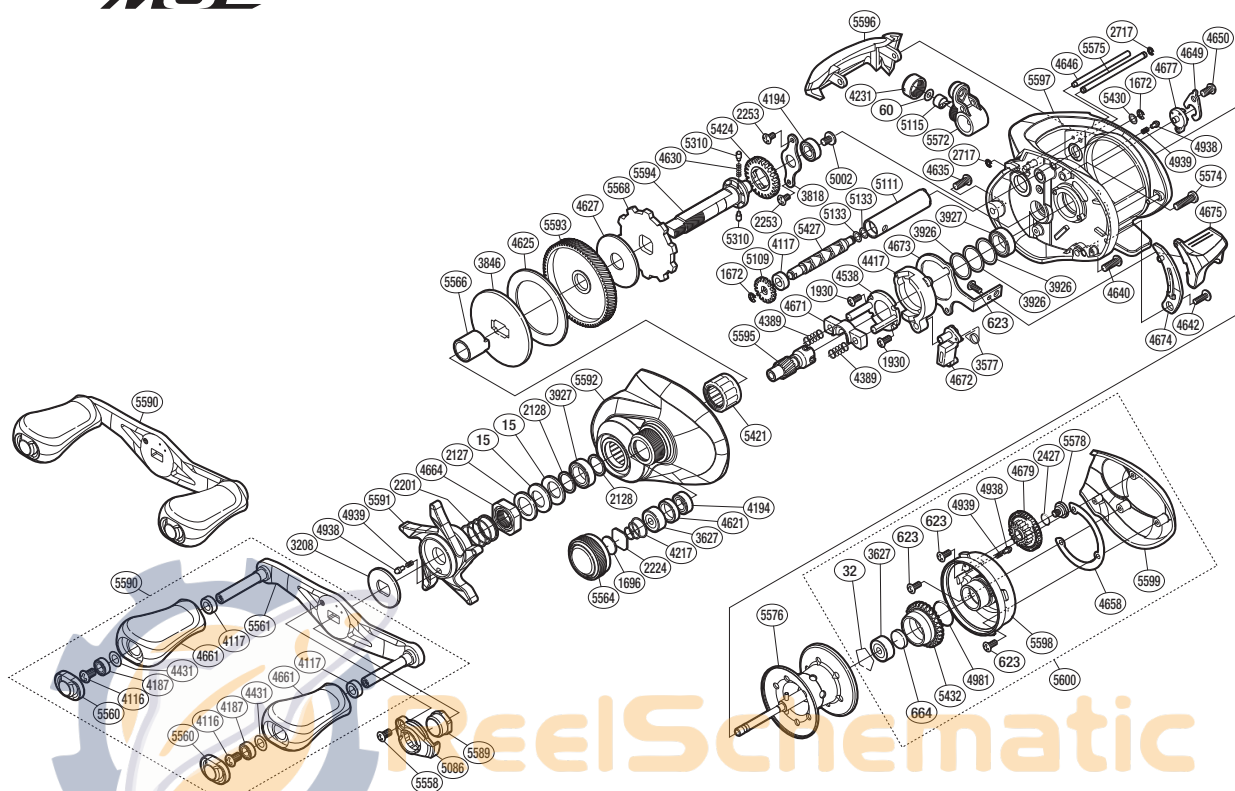

SHIMANO

CHRONARCH
MGL

SA-RB

CH MGL-151

Please note that the number of adjusting washers may not be the same as shown in the exploded views. (Adjustment will vary with each individual product.)

(51RH29B151X)

Part No.	Description	Part No.	Description	Part No.	Description
BNT0015	Drag Spring Washer	BNT4538	Clutch Cam Retainer	BNT5421	Roller Clutch Bearing
BNT0032	Bearing Retainer	BNT4621	Bearing Spacer	BNT5424	Idle Gear
BNT0060	Spacer	BNT4625	Drag Washer	BNT5427	Worm Shaft
BNT0623	Screw	BNT4627	Drag Washer	BNT5430	Washer
BNT0664	Spacer B	BNT4630	Idle Gear Spring	BNT5432	Brake Pipe Gear
BNT1672	E Lock	BNT4635	Screw	BNT5558	Screw
BNT1696	Cast Control Spacer	BNT4640	Screw	BNT5560	Handle Knob Seal
BNT1930	Screw	BNT4642	Screw	BNT5561	Handle Shank Assembly
BNT2127	Star Drag Spacer	BNT4646	Stabilizer Bar	BNT5564	Cast Control Cap
BNT2128	Bearing Washer	BNT4649	Cam Lever Retainer	BNT5566	Roller Clutch Inner Tube
BNT2201	Star Drag Spring	BNT4650	Screw	BNT5568	Anti-Reverse Ratchet
BNT2224	Spool Tension Spacer	BNT4658	Washer	BNT5572	Line Guide
BNT2253	Screw	BNT4661	Handle Knob	BNT5574	Screw
BNT2427	O Ring	BNT4664	Star Drag Nut	BNT5575	Line Guard
BNT2717	E Lock	BNT4671	Yoke	BNT5576	Spool Assembly
BNT3208	Star Drag Click Plate	BNT4672	Clutch Pawl	BNT5578	Screw
BNT3577	Clutch Pawl Spring	BNT4673	Clutch Plate	BNT5589	Handle Nut
BNT3627	Ball Bearing	BNT4674	Clutch Bar Guide	BNT5590	Handle Assembly
BNT3818	Drive Shaft Retainer	BNT4675	Quick-Fire li Clutch Bar	BNT5591	Star Drag
BNT3846	Key Washer	BNT4677	Side Plate Cam Lever	BNT5592	Left Side Plate
BNT3926	Washer	BNT4679	Br Dial	BNT5593	Drive Gear
BNT3927	Ball Bearing	BNT4938	Click Pin	BNT5594	Drive Shaft
BNT4116	Screw	BNT4939	Click Spring	BNT5595	Pinion Gear
BNT4117	Bushing	BNT4981	O Ring	BNT5596	Level Wind Protector
BNT4187	Ball Bearing	BNT5002	Screw	BNT5597	Frame
BNT4194	Ball Bearing	BNT5086	Handle Retainer	BNT5598	Brake Case
BNT4217	Spool Tension Spring	BNT5109	Idle Gear	BNT5599	Right Side Plate
BNT4231	Pawl Cap	BNT5111	Level Wind Guard	BNT5600	Right Side Plate Assembly
BNT4389	Yoke Spring	BNT5115	Line Guide Pawl		
BNT4417	Clutch Cam	BNT5133	Washer		
BNT4431	Washer	BNT5310	Idle Gear Pin	BNT4692	B-100 Oil (accessory)